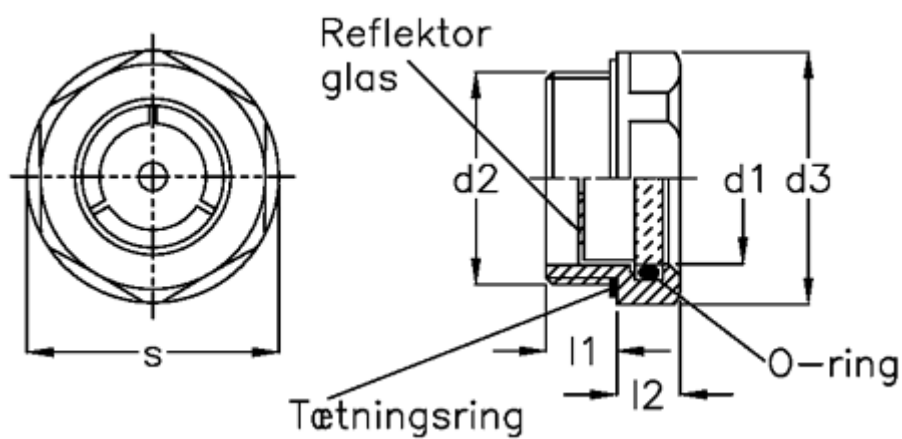

Data Sheet

Article number: 20903527A

Description: E+G Oil level sight glass (high temp.)
GN 743.1-18-G3 / 4-A

Measures

| | |
|--------------|------------|
| d1 | = 18 |
| d2 | = G3/4 |
| d3 | = 32 |
| l1 | = 9.0 |
| l2 | = 8.0 |
| Max pressure | = 12,5 Bar |
| s | = 30 |